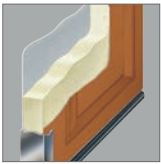

Built Better from the Inside Out

Door construction

The Impression Fiberglass Collection® Model 7800 offers a variety of styles that capture the beauty of natural wood without the maintenance.

Foamed-in-place polyurethane insulation with an R-value* of 7.6 helps control costly heat loss and gain. This type of insulation can diminish street noise and provides for quieter door operation.