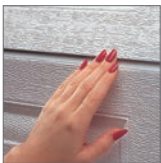

Designed with award-winning safety and technology features including pinch-resistant door panels.