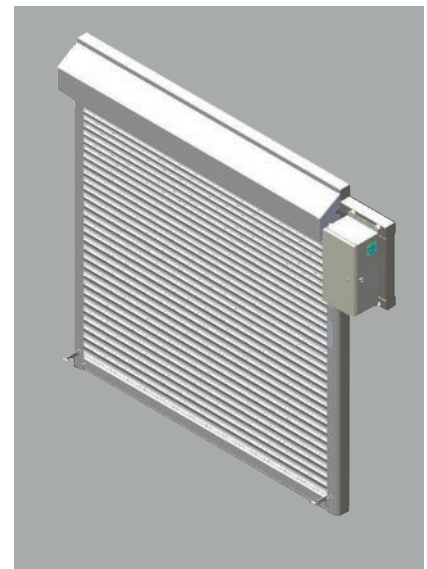

Allura®

RESIDENTIAL EXTERIOR SHUTTER SYSTEM

Allura® Residential Exterior Shutter, Model 653RX, Solid Slat, Bronze finish

MODEL **653RX**

This aesthetically versatile, UL 325 listed residential exterior shutter and operating system provides added security at the driveway access from the street or entrance to residential property in high traffic areas.

- Designed to restrict driveway access
- Extruded aluminum curtain and guides provide a compact design with an attractive, finished look
- Weather resistant enclosure for direct drive operator with quiet DC motor
- UL 325 listed for residential exterior shutter application with monitored NEMA 4X photo eyes and door force detection for safety
- Fully perforated or fenestrated slat options allow for visual access while maintaining security
- Sloped hood to promote moisture runoff
- Battery backup included for door operation during brief power outages. Manual operation in the event of extended outage 

White

Almond

Silver*

Bronze*

* Silver and Bronze powder coat made to mimic anodized aluminum.

PowderGuard[®] Premium powder coat finish options are available in approximately 200 colors and can be custom matched to architect specifications.

Actual colors may vary from brochure due to fluctuations in the printing process. Always request a color sample from your Overhead Door[™] Distributor for accurate color matching.

Options

- Cylinder locking bottom bar (requires interlocks)
- Operator accessories: additional 3-button remotes, master remote, wireless keypad and push button stations